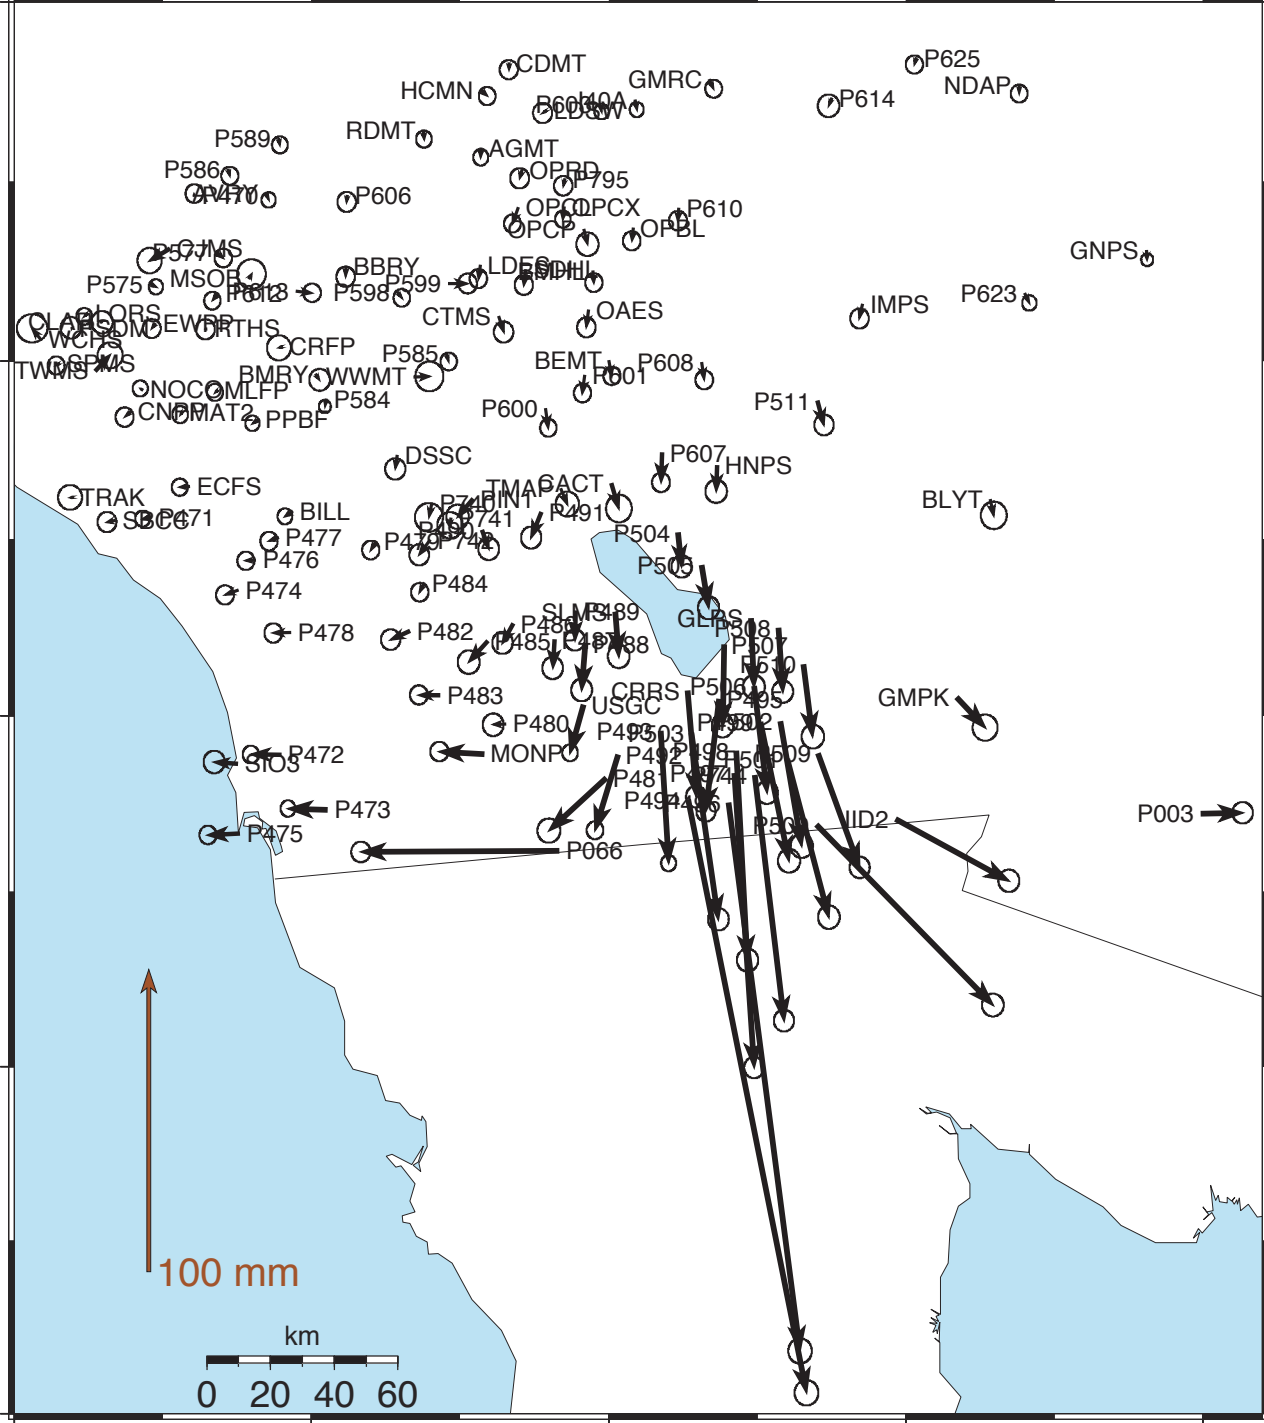

35

34

33

32

31

242

243

244

245

246

Velocities relative to NONE Input file : baja_final_100520.txt
 Confidence interval : 95 ChiSquare / dof : 0.00 Formal Errors Scaled by 1.00
 Fri May 21 14:27:47 EDT 2010