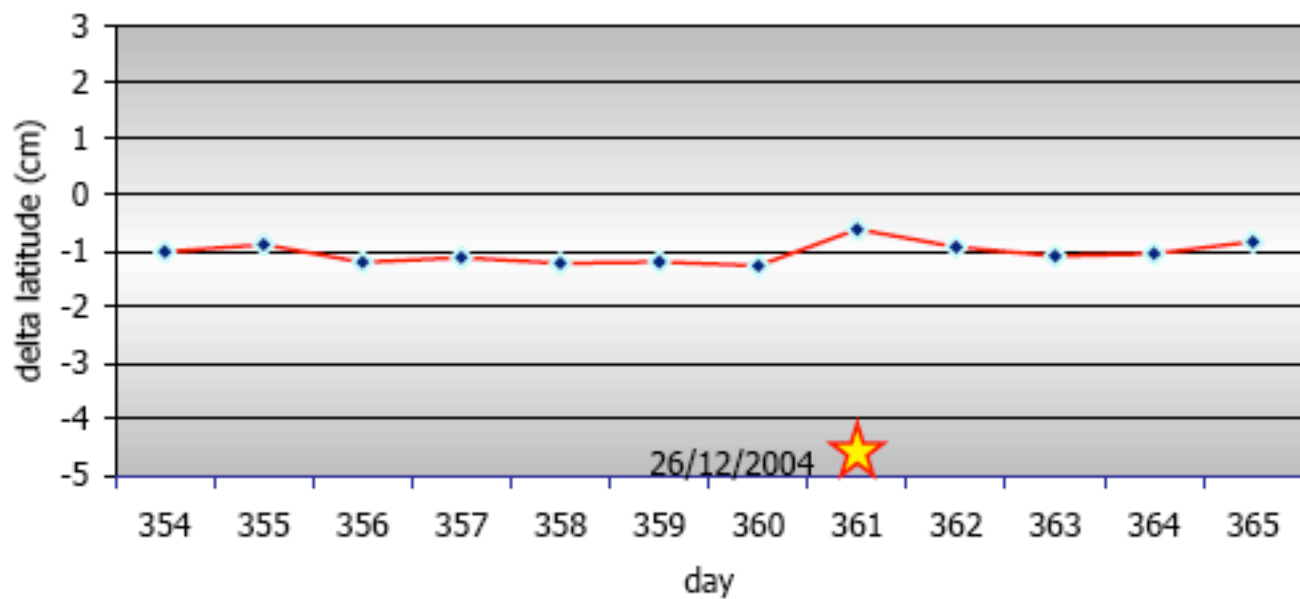

ccp@2004

Latitude

Courtesy of BAKOSURTANAL