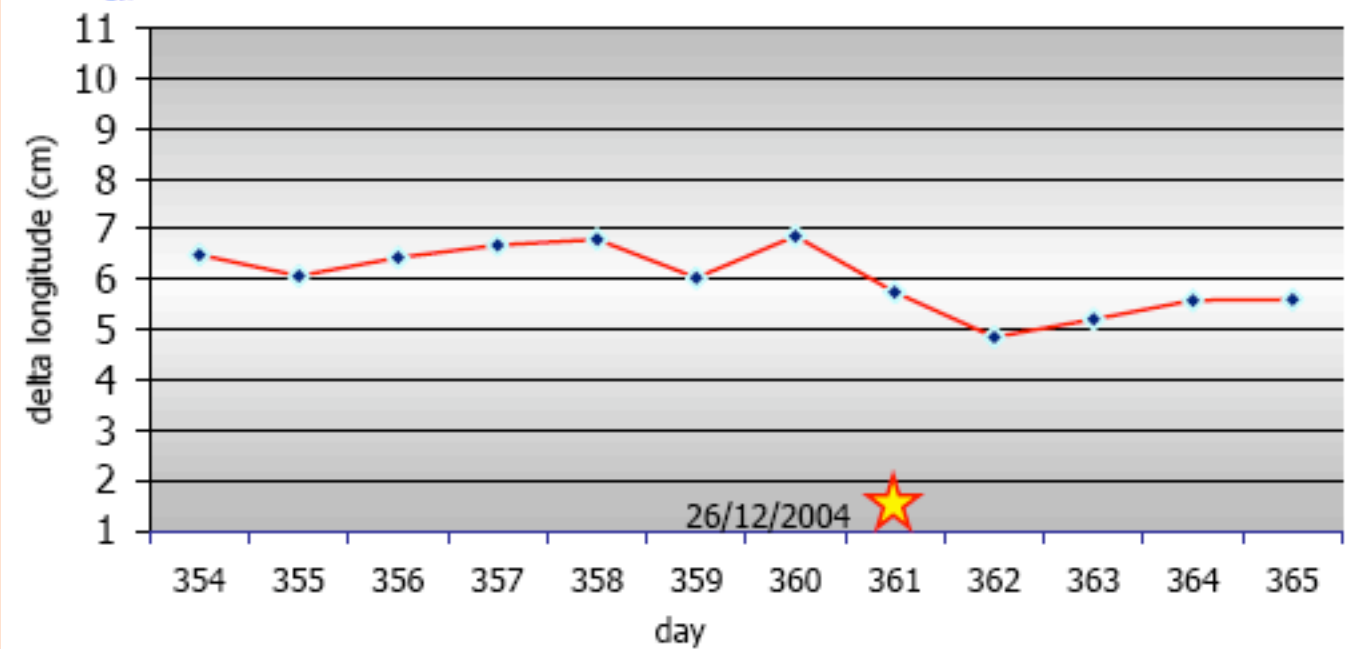

NANYANG TECHNOLOGY UNIVERSITY of SINGAPORE (NTUS)

ccp@2004

Longitude

Courtesy of BAKOSURTANAL