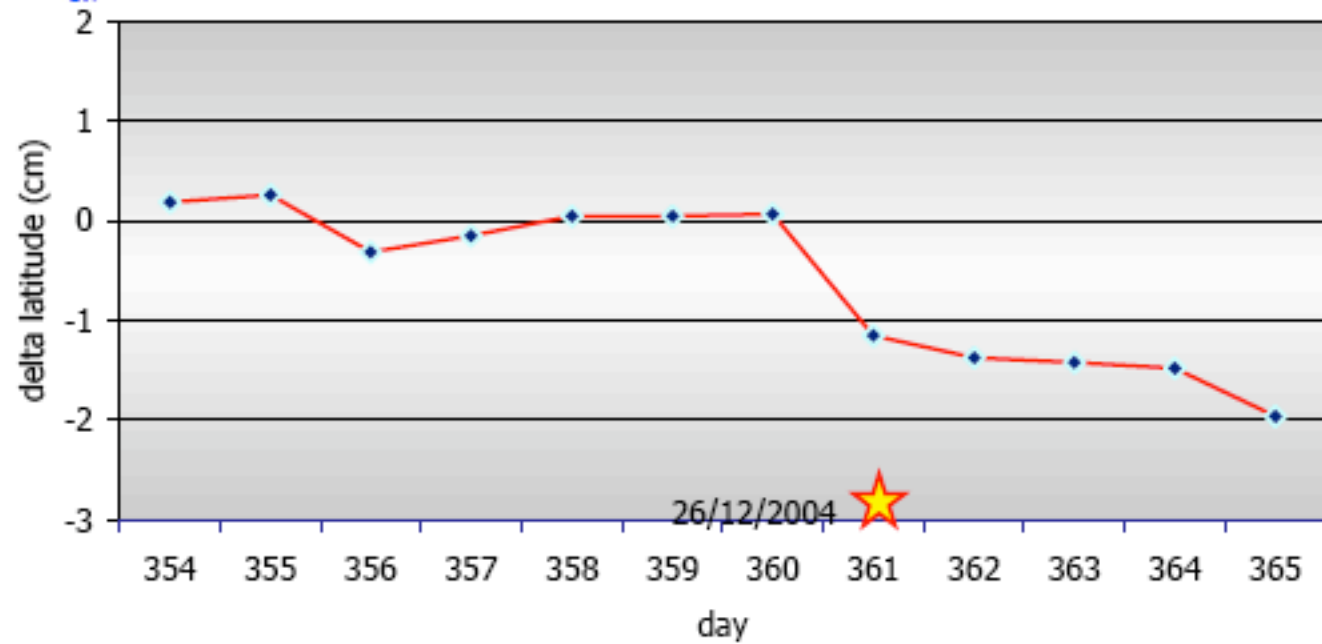

COORDINATES TIME SERIES BEFORE AND AFTER EARTHQUAKE 26/12/2004

SAMPALI-MEDAN (SAMP)

ccp@2004

Latitude

Courtesy of BAKOSURTANAL

SAMPALI-MEDAN (SAMP)

ccp@2004

Longitude