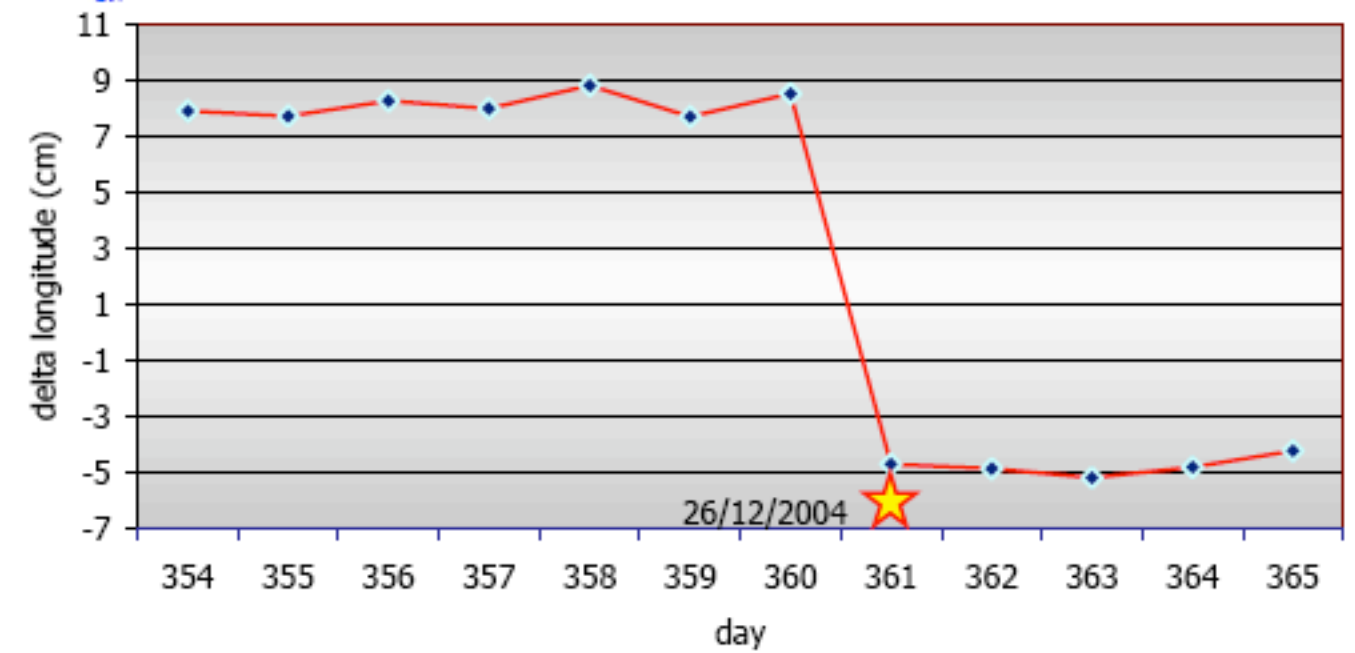

COORDINATES TIME SERIES BEFORE AND AFTER EARTHQUAKE 26/12/2004

SAMPALI-MEDAN (SAMP)

ccp@2004

Latitude

Courtesy of BAKOSURTANAL

SAMPALI-MEDAN (SAMP)

ccp@2004

Longitude